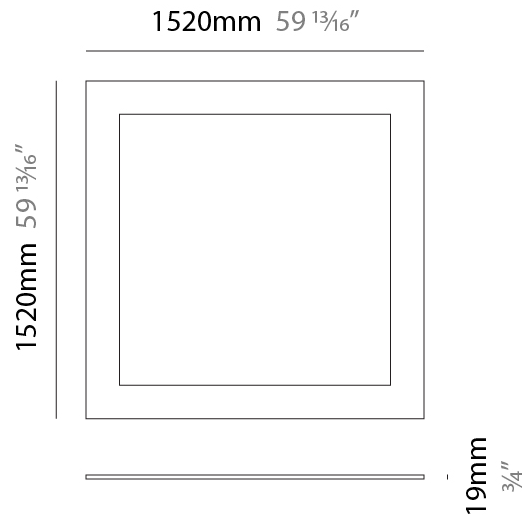

INFINITE FRAME SURFACE

A52058-

base number   Color   Finish
Temperature   Options

PROJECT _____
TYPE _____
SPECIFIER _____
QUANTITY _____
DATE _____

1. To build a product code in our configurator select the specify button on the base model # product page
2. To build a manual product code on this datasheet choose from the options listed below in blue font and add the suffix to the base model #

GENERAL

Series: Infinite Frame
Partner: Ivela
Division: Architectural
Installation: Surface
Product Type: Panels
Mounting Location: Ceiling
Light Distribution: Direct

PHYSICAL

Shape: Square
Length (mm): 1520
Length (in): 59 ¹³/₁₆
Width (mm): 1520
Width (in): 59 ¹³/₁₆
Height (mm): 19
Height (in): 3/4
Diffuser: PMMA - Opal
Fixture Finish: WHI / BLK / GLD
Fixture Material: Aluminum

ELECTRICAL

Lamp Type: LED
Input Wattage (W): 120
Total Output Wattage (W): 102
Dimming: Tri-Mode (Non-Dimming and Phase Dimming (120Vac only) and 0-10V Dimming)
Driver Included: No
Driver Location: Remote
Driver Type: Constant Voltage - Universal
Driver Class: Class 1 and Class 2
Housing: ENCP 6/8
Input Voltage (V): 120 - 277
Output Voltage (V): 24

LED

Color Temperature (°K): 2700 / 3000 / 4000
Max. Delivered Lumen (lm): 7200 / 7500 / 79550
Nominal Lumen (lm): 14400 / 15000 / 15900
CRI: >93 CRI
Lamp Life (hrs): 50000

OPTICAL

RATINGS AND CERTIFICATIONS

Certified By: CSA Certified to UL and CSA Standards
IP rating: IP20