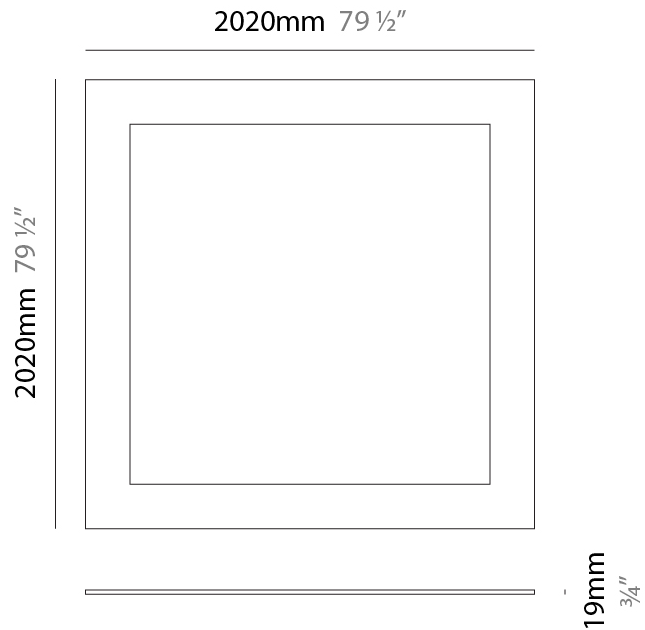

PROJECT _____
TYPE _____
SPECIFIER _____
QUANTITY _____
DATE _____

INFINITE FRAME SUSPENSION

A52059- _____
base number   Color   Finish
                         Temperature   Options

1. To build a product code in our configurator select the specify button on the base model # product page
2. To build a manual product code on this datasheet choose from the options listed below in blue font and add the suffix to the base model #

GENERAL

Series: Infinite Frame
Partner: Ivela
Division: Architectural
Installation: Suspension
Product Type: Panels
Mounting Location: Ceiling
Light Distribution: Direct

PHYSICAL

Shape: Square
Length (mm): 2020
Length (in): 79 ½
Width (mm): 2020
Width (in): 79 ½
Height (mm): 19
Height (in): 3/4
Diffuser: PMMA - Opal
Fixture Finish: WHI / BLK / GLD
Fixture Material: Aluminum

ELECTRICAL

Lamp Type: LED
Input Wattage (W): 160
Total Output Wattage (W): 136
Dimming: Tri-Mode (Non-Dimming and Phase Dimming (120Vac only) and 0-10V Dimming)
Driver Included: No
Driver Location: Remote
Driver Type: Constant Voltage - Universal
Driver Class: Class 1 and Class 2
Housing: ENCP 6/8
Input Voltage (V): 120 - 277
Output Voltage (V): 24

LED

Color Temperature (°K): 2700 / 3000 / 4000
Max. Delivered Lumen (lm): 9600 / 10000 / 10600
Nominal Lumen (lm): 19200 / 20000 / 21200
CRI: >93 CRI
Lamp Life (hrs): 50000

OPTICAL

RATINGS AND CERTIFICATIONS

Certified By: CSA Certified to UL and CSA Standards
IP rating: IP20