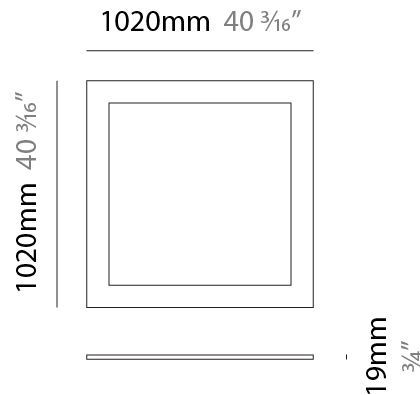

INFINITE FRAME SURFACE

A52057- -

base number
Color   Finish
Temperature   Options

PROJECT
TYPE
SPECIFIER
QUANTITY
DATE

1. To build a product code in our configurator select the specify button on the base model # product page
2. To build a manual product code on this datasheet choose from the options listed below in blue font and add the suffix to the base model #

GENERAL

Series: Infinite Frame
Partner: Ivela
Division: Architectural
Installation: Surface
Product Type: Panels
Mounting Location: Ceiling
Light Distribution: Direct

PHYSICAL

Shape: Square
Length (mm): 1020
Length (in): 40 ³/₁₆"
Width (mm): 1020
Width (in): 40 ³/₁₆"
Height (mm): 19
Height (in): 3/4
Diffuser: PMMA - Opal
Fixture Finish: WHI / BLK / GLD
Fixture Material: Aluminum

ELECTRICAL

Lamp Type: LED
Input Wattage (W): 80
Total Output Wattage (W): 68
Dimming: Tri-Mode (Non-Dimming and Phase Dimming (120Vac only) and 0-10V Dimming)
Driver Included: No
Driver Location: Remote
Driver Type: Constant Voltage - Universal
Driver Class: Class 2
Housing: ENCP 6/8
Input Voltage (V): 120 - 277
Output Voltage (V): 24

LED

Color Temperature (°K): 2700 / 3000 / 4000
Max. Delivered Lumen (lm): 4800 / 5000 / 5300
Nominal Lumen (lm): 9600 / 10000 / 10600
CRI: >93 CRI
Lamp Life (hrs): 50000

OPTICAL

RATINGS AND CERTIFICATIONS

Certified By: CSA Certified to UL and CSA Standards
IP rating: IP20